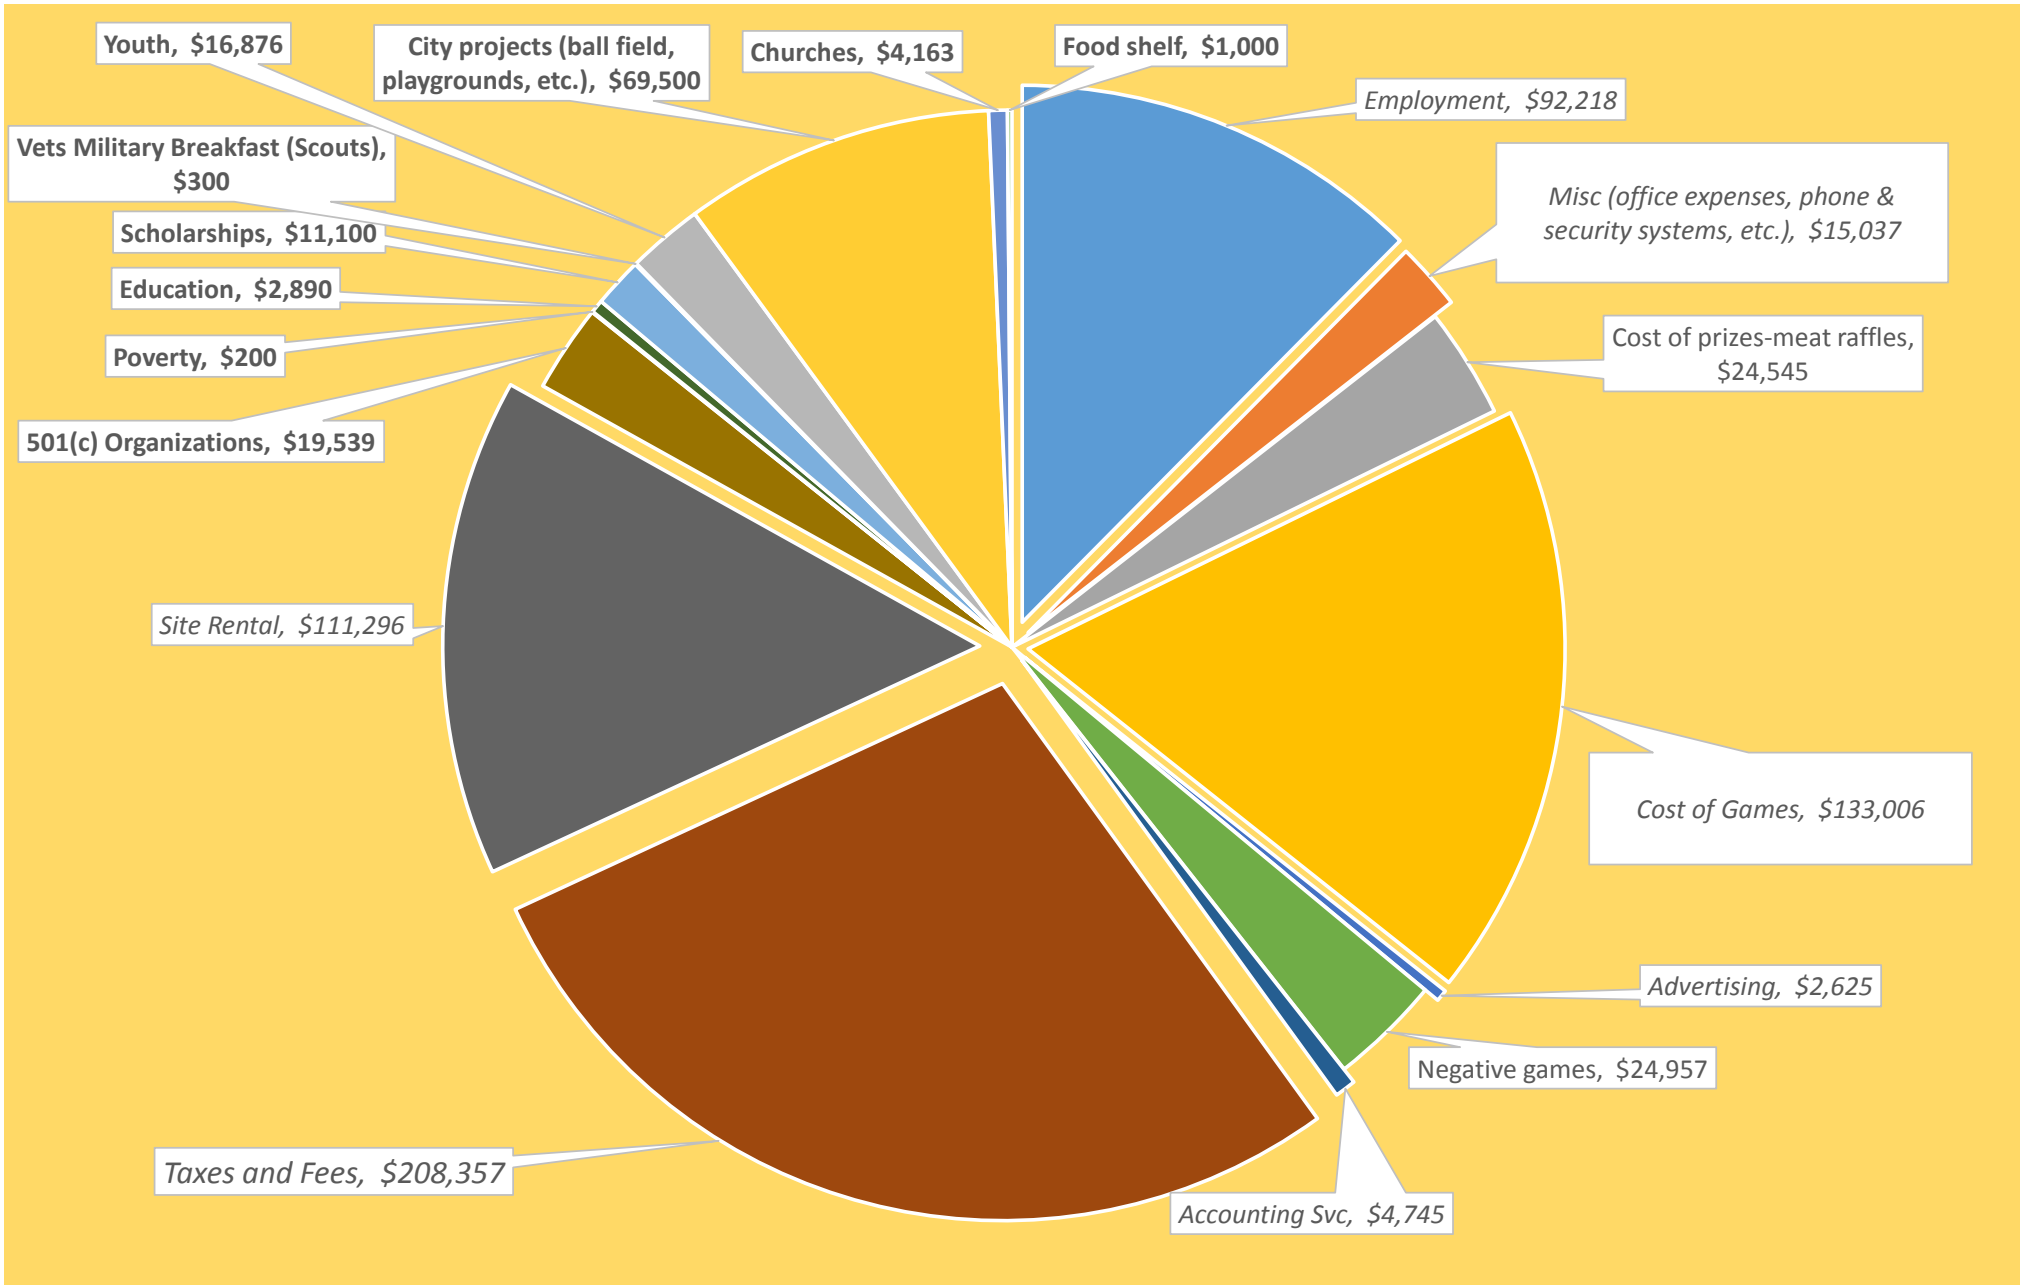

After 86% return to players in prizes, here are the Annandale Lions Club 2018 (calendar year) gambling expenses and donations.

Annandale Lions Club. Serving our community for more than 60 years